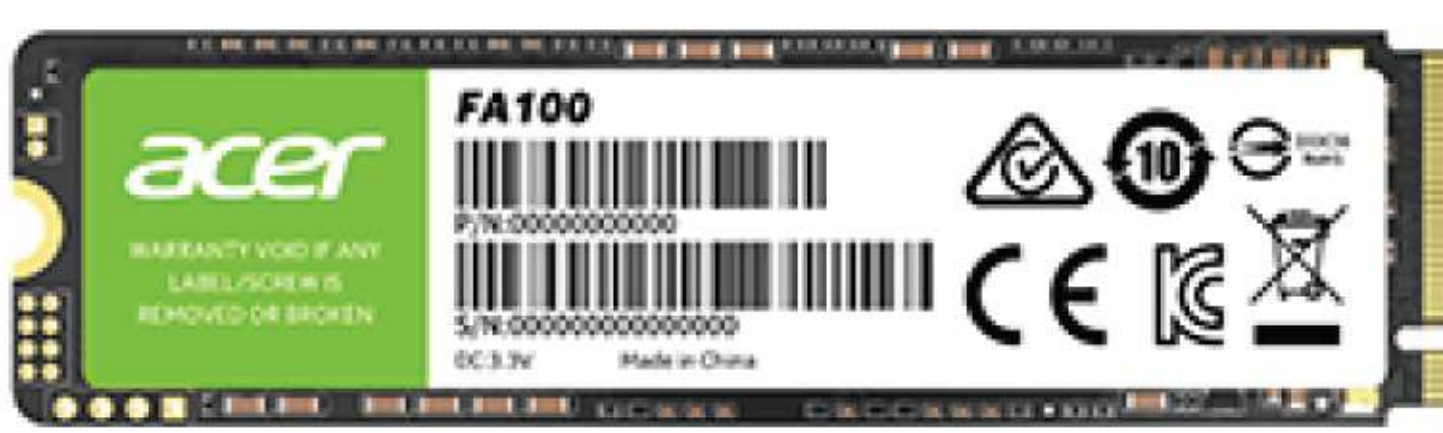

2,890.-

TOSHIBA

CANVIO BASICS A5 (HDTB510AK3AA)

- Capacity : 1TB
- Interface : USB 3.2
- 3 Years Warranty

2,190.-

acer

FA100 (ACR-ZC.A01ST.0HG)

- Capacity : 256GB
- Interface : PCIe 3.0, NVMe
- Form Factor : M.2 2280
- Sequential Read : Up to 1,950 MB/s
- Sequential Write : Up to 1,300 MB/s
- 3 Years Warranty